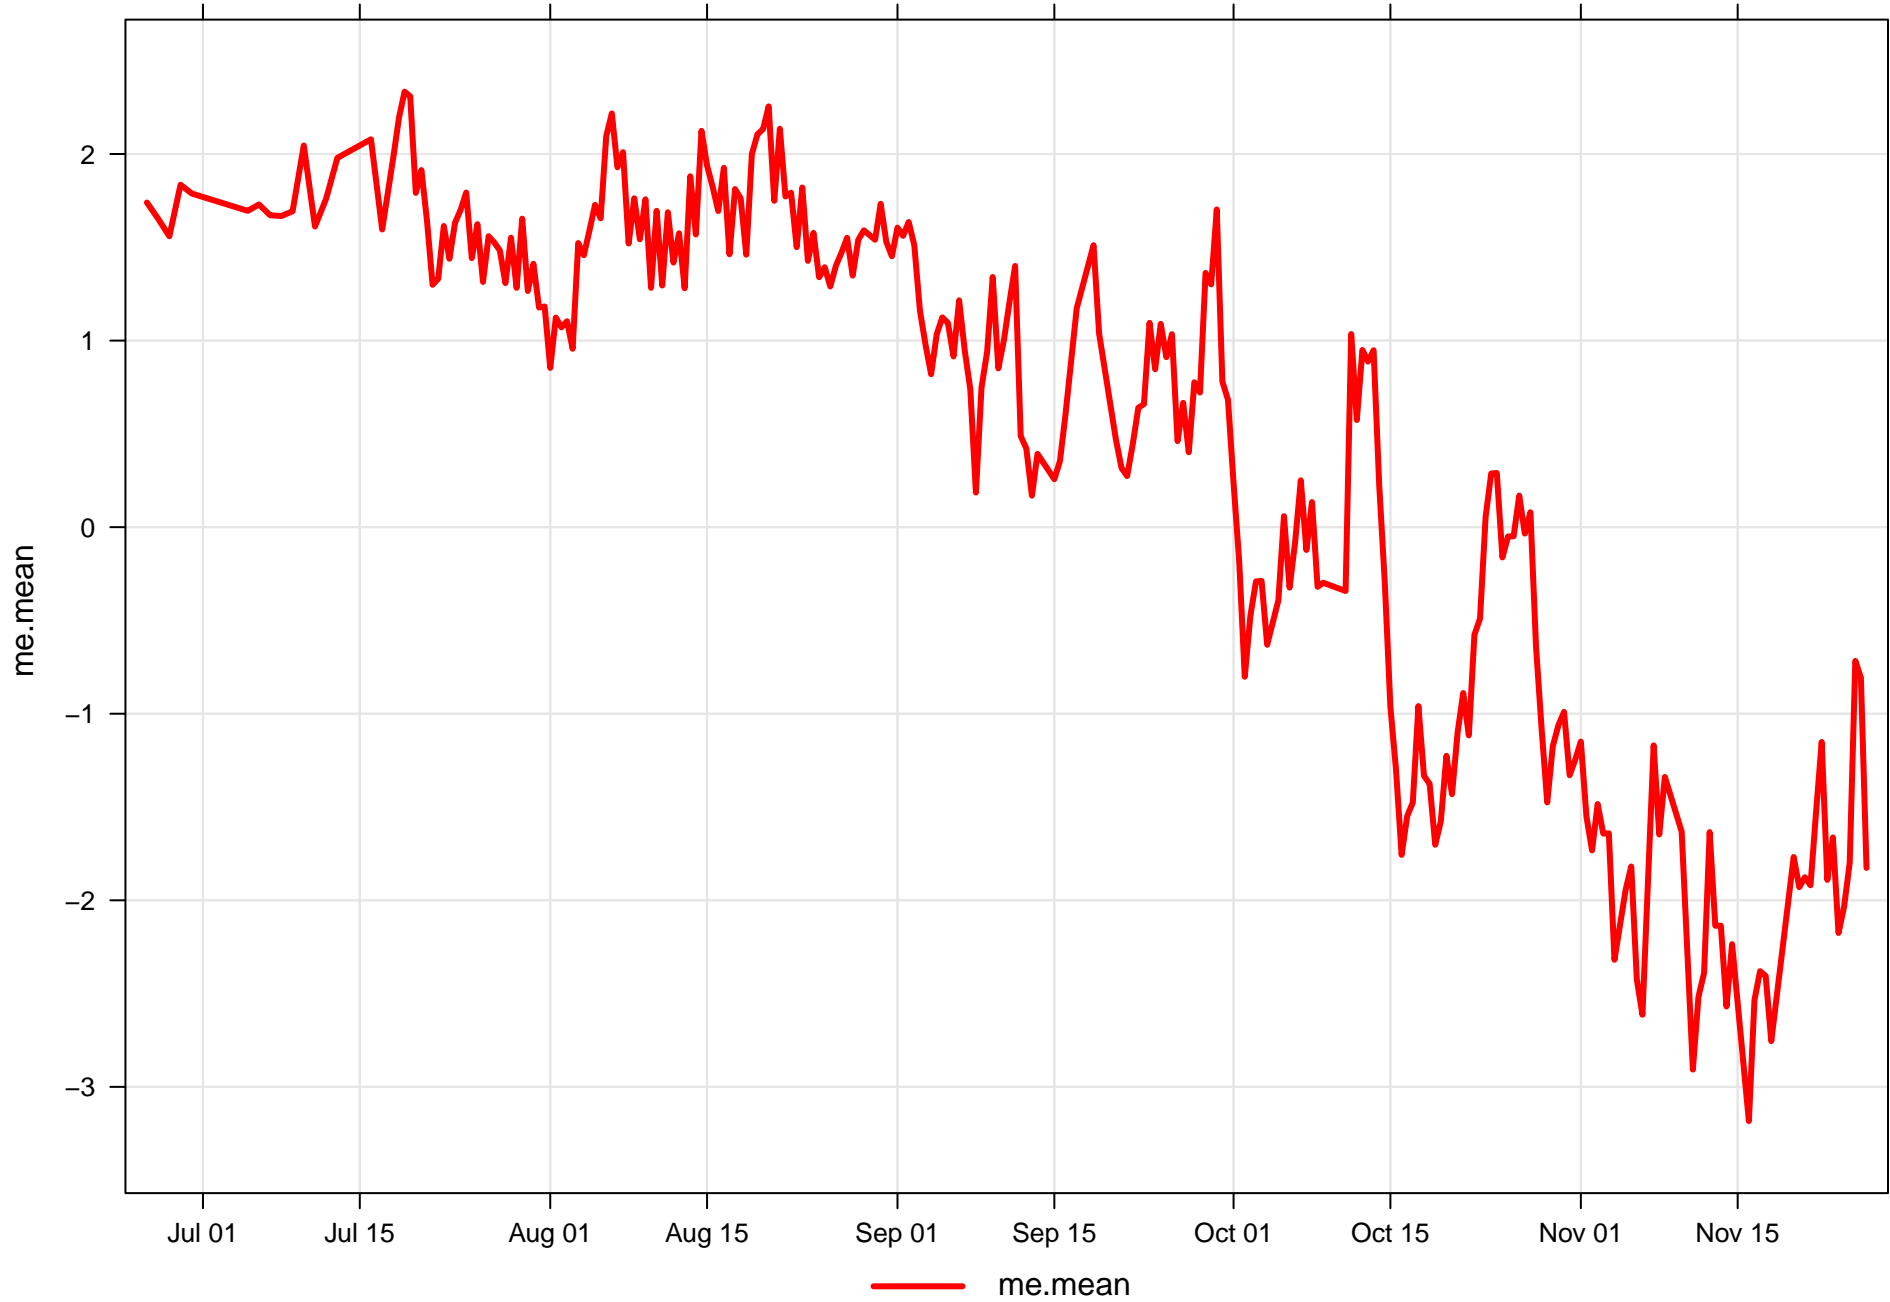

Surface Temperature RMSE: All stations, all dates, ensemble members

Surface Temperature Bias: All Stations, all dates and ensemble members

Surface Temperature Bias-corrected RMSE : All Stations, all dates and ensemble members