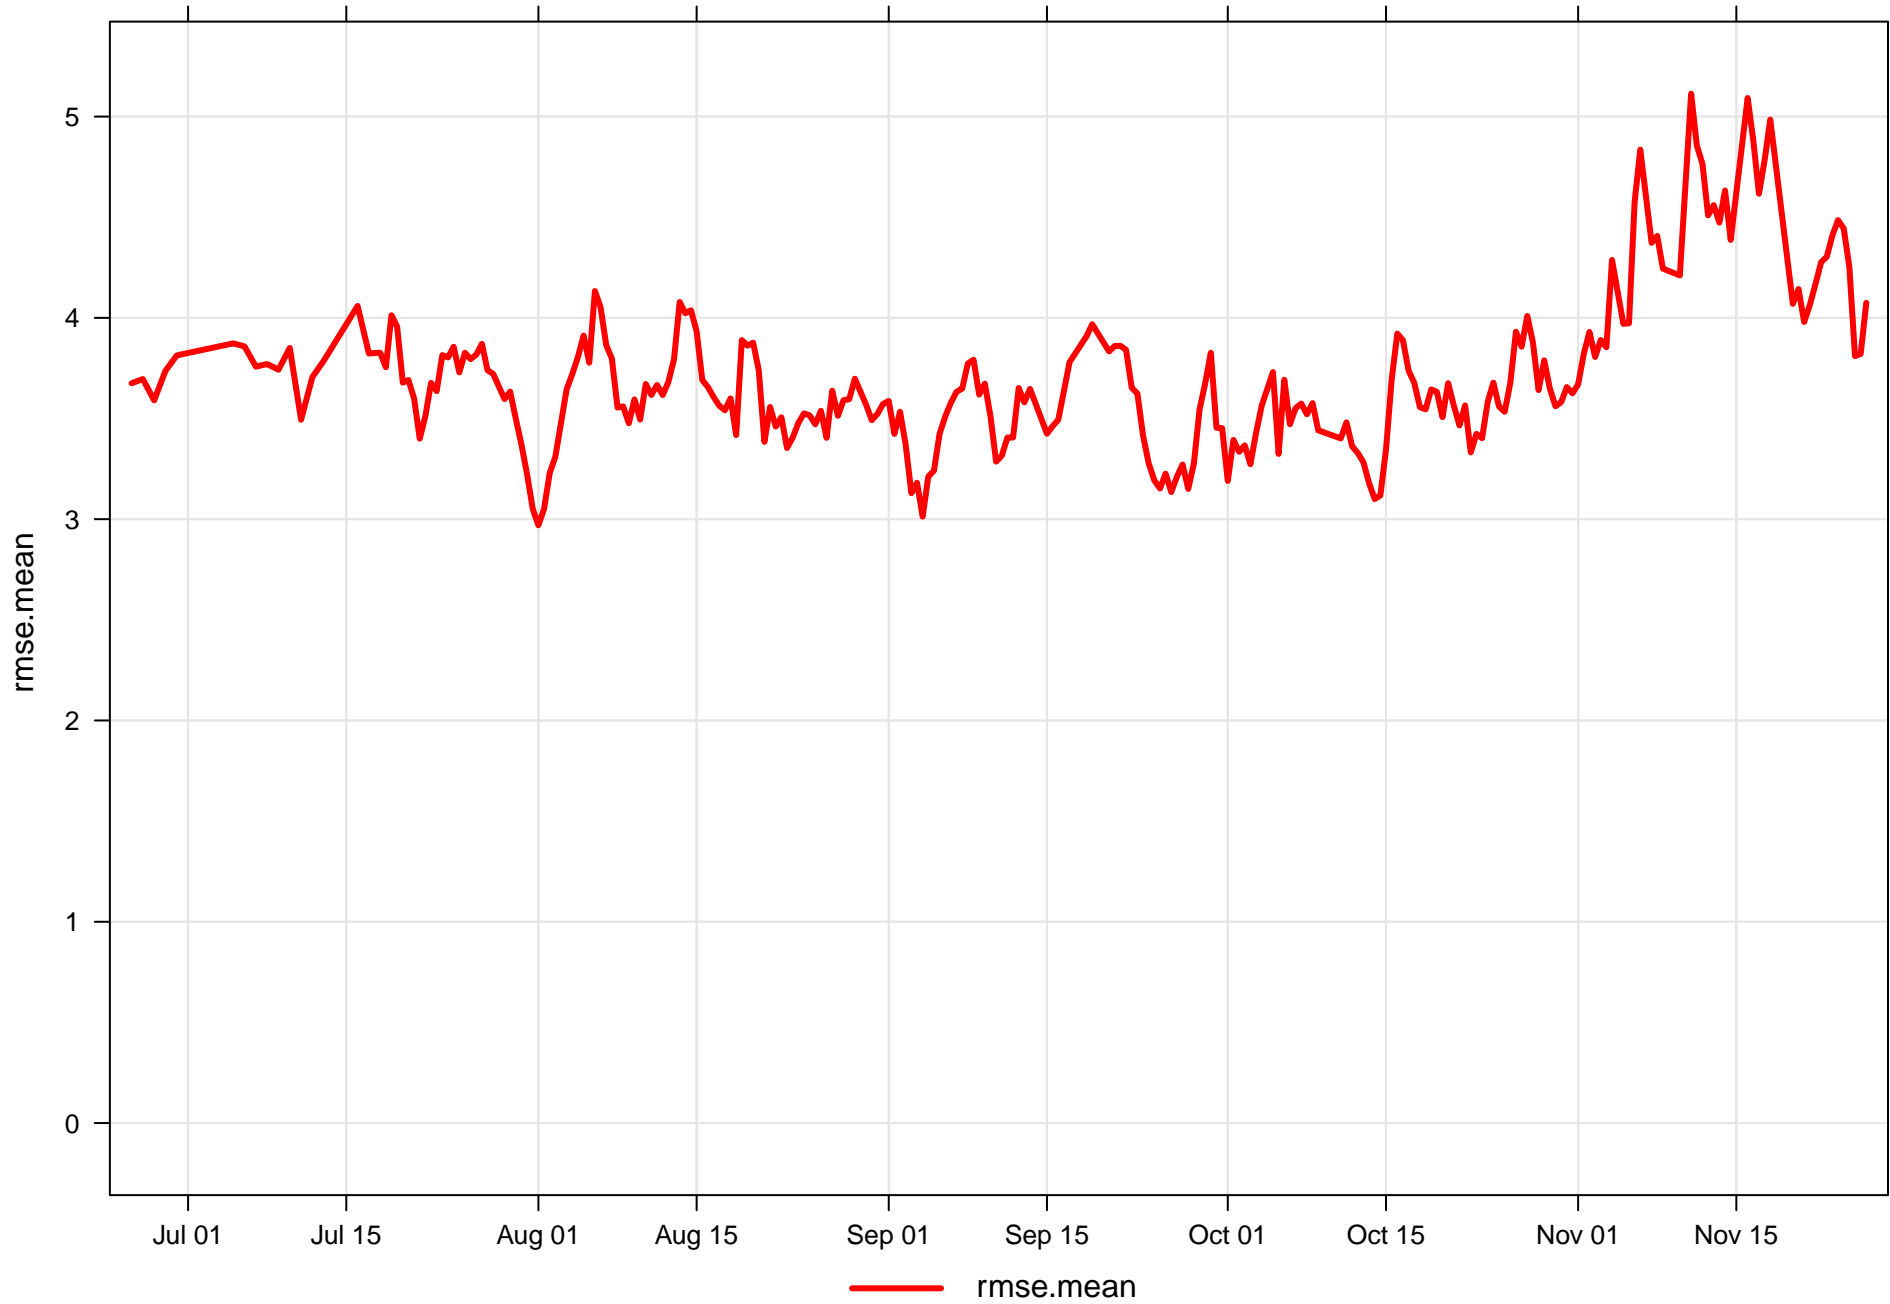

Surface Temperature RMSE: All stations, all dates, ensemble members

Surface Temperature Bias: All Stations, all dates and ensemble members

Surface Temperature Bias-corrected RMSE : All Stations, all dates and ensemble members